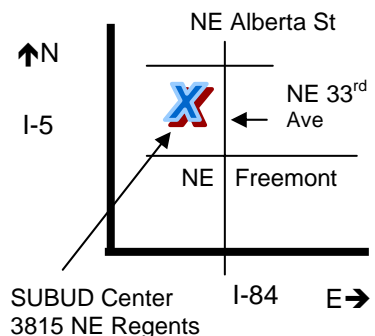

At Subud Center
3185 NE Regents Dr
Portland 97212

It's just a few blocks north of
NE Freemont Ave and
west of NE 33rd Ave

See a detailed map at
www.oregonastrology.org

OAA: 503-246-3714

PO Box 6771
Portland OR 97228